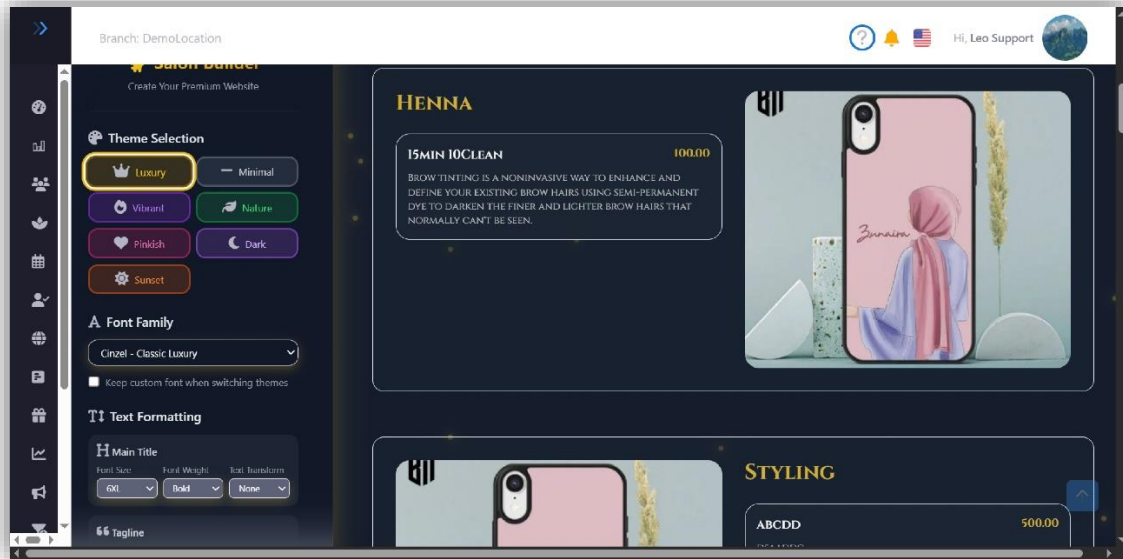

# Multilingual Website Builder

(English)

Branch: DemoLocation

Hi, Leo Support

**Salon Builder**  
Create Your Premium Website

**Theme Selection**

- Luxury (Selected)
- Minimal
- Vibrant
- Nature
- Pinkish
- Dark
- Sunset