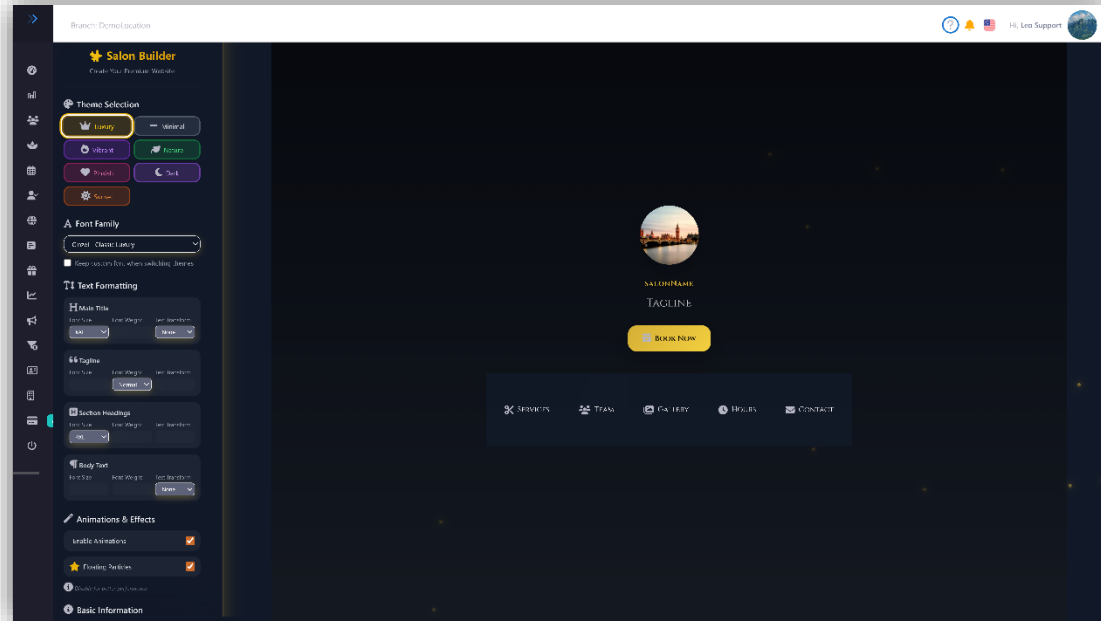

# Multilingual Website Builder

(English)

Branch: DemoLocation

Hi, Leo Support

**Salon Builder**  
Create Your Premium Website

**Theme Selection**

- Luxury (Selected)
- Minimal
- Vibrant
- Nature
- Pinkish
- Dark
- Sunset